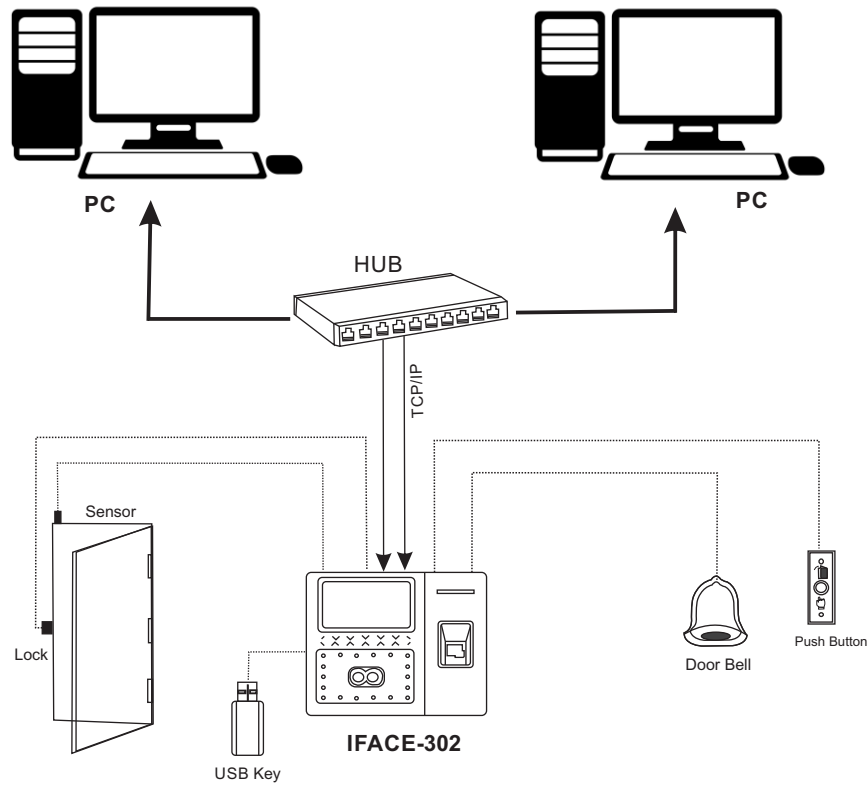

## IFace-302 Connection Diagram

## IFace-302 with Push Button & EM Lock